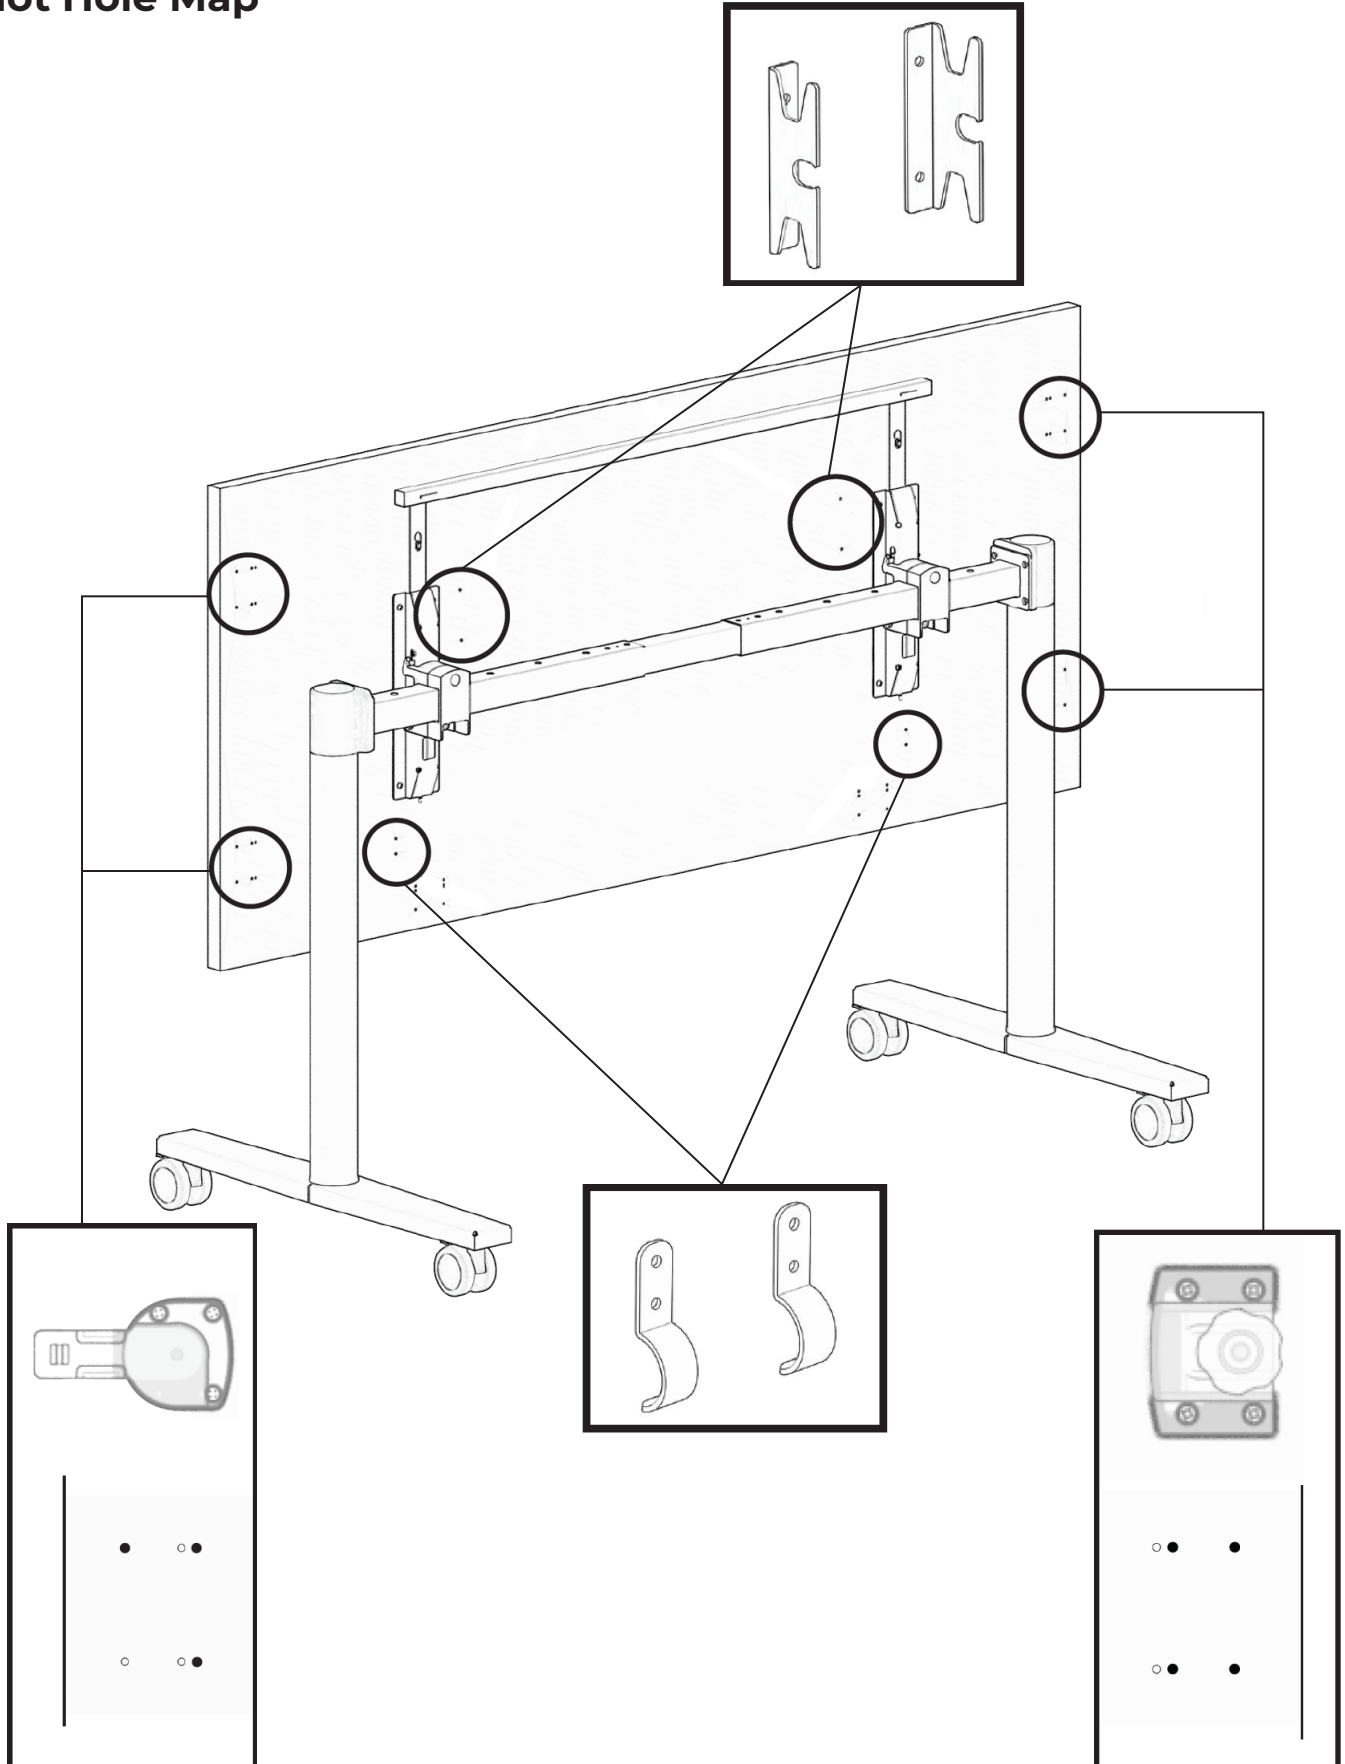

Studi Table
installation guide

March 2025

for more information, contact Installation Service
toll-free | 1.800.675.4092
Mon - Fri | 8:30 am – 5:00 pm EST
www.tayco.com

Flip Top Training Table Frame

Daisy Chain Power Layout

Flip Top Training Table Frame

Pilot Hole Map

Flip Top Training Table Frame

1

2

3

4

5

Screws in this step already installed; Just need to be tightened.

6

7