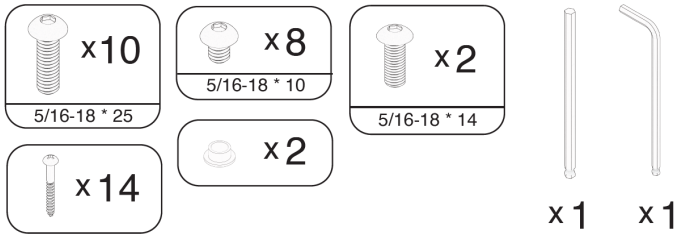

Studi Table
installation guide

March 2025

for more information, contact Installation Service
toll-free | 1.800.675.4092
Mon - Fri | 8:30 am – 5:00 pm EST
www.tayco.com

Flip Top Training Table Frame

Daisy Chain Power Layout

Flip Top Training Table Frame

Pilot Hole Map

Flip Top Training Table Frame

1

2

3

4

5