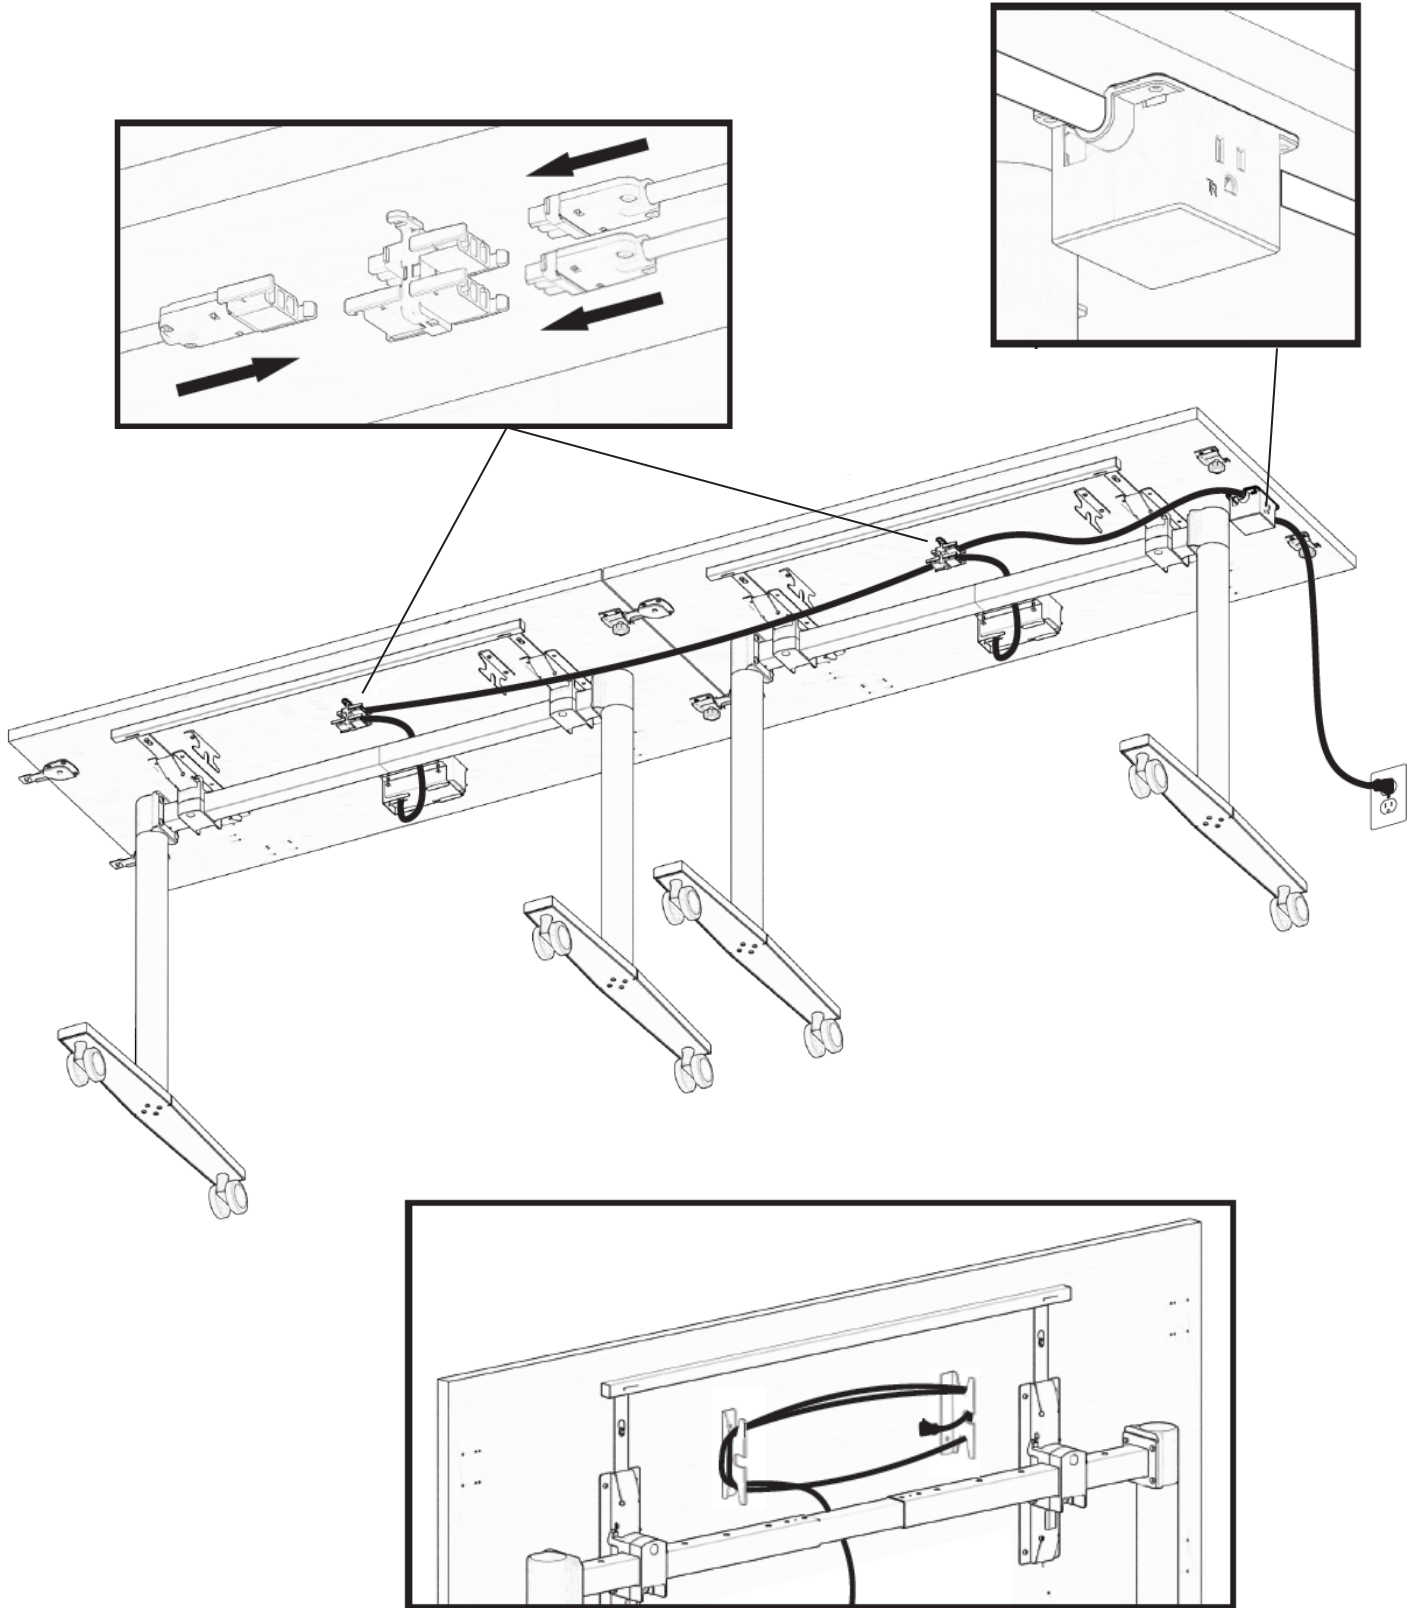

Studi Table
installation guide

March 2025

for more information, contact Installation Service
toll-free | 1.800.675.4092
Mon - Fri | 8:30 am – 5:00 pm EST
www.tayco.com

Flip Top Training Table Frame

Daisy Chain Power Layout

Flip Top Training Table Frame

Pilot Hole Map

Flip Top Training Table Frame

1

2

3

4

5