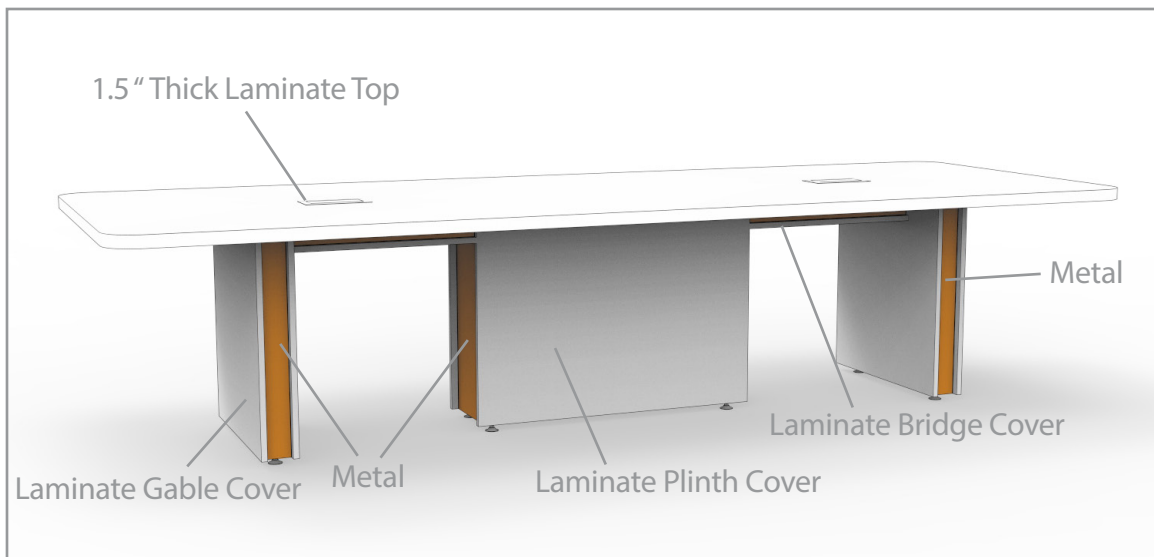

Referral made by (Name & Dealership): _____

Norris

Kip

Continue on next page

Each laminate comes with matching vinyl trim colour as shown below unless otherwise specified

Laminates & Vinyl Trim

		L170 \ V170 mastermind L169 \ V169 kiss curl	L171 \ V171 first class L172 \ V172 charcoal linen	L133 \ V133 copa cabana L159 \ V159 shiraz chery	L141 \ V141 prestige maple L142 \ V142 bora bora	L155 \ V155 silver moon L143 \ V143 acacia	L156 \ V156 fogo harbour L132 \ V132 tuxedo	L158 \ V158 southwester L160 \ V160 mojava	L161 \ V161 sable island L162 \ V162 tofino	L163 \ V163 megantic L121 \ V121 white	L164 \ V164 moonlight L12 \ V12 silver	L154 \ V154 summer drops L167 \ V167 black
Kip Outer Shell	1.5"											X
Kip Inner Covers												X
Norris Worksurface	1.5"											X
Norris Gable/Plinth/Bridge Cover												X
Hanna Worksurface	1"											
Studi Worksurface	1"											
Volley Worksurface	1"											
Volley Enclosures												