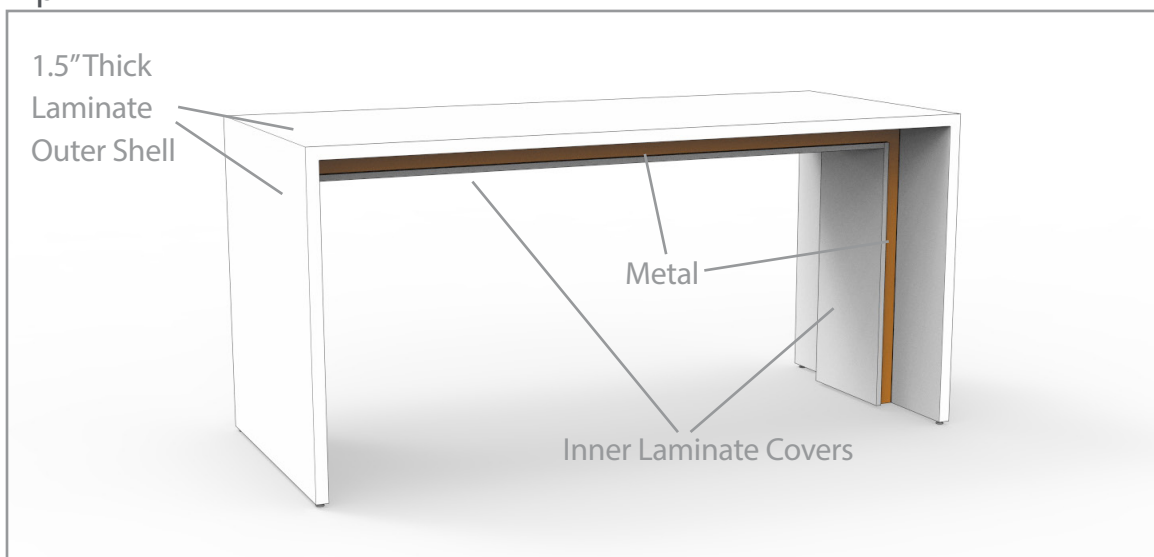

Referral made by (Name & Dealership): _____

Norris

Kip

Continue on next page

Each laminate comes with matching vinyl trim colour as shown below unless otherwise specified

Laminates & Vinyl Trim

		L170 \ V170 mastermind L169 \ V169 kiss curl	L171 \ V171 first class L172 \ V172 charcoal linen	L133 \ V133 copa cabana L159 \ V159 shiraz chery	L141 \ V141 prestige maple L142 \ V142 bora bora	L155 \ V155 silver moon L143 \ V143 acacia	L156 \ V156 fogo harbour L132 \ V132 tuxedo	L158 \ V158 southwester L160 \ V160 mojava	L161 \ V161 sable island L162 \ V162 tofino	L163 \ V163 megantic L121 \ V121 white	L164 \ V164 moonlight L12 \ V12 silver	L154 \ V154 summer drops L167 \ V167 black
Kip Outer Shell	1.5"											X
Kip Inner Covers												X
Norris Worksurface	1.5"											X
Norris Gable/Plinth/Bridge Cover												X
Hanna Worksurface	1"											
Studi Worksurface	1"											
Volley Worksurface	1"											
Volley Enclosures												