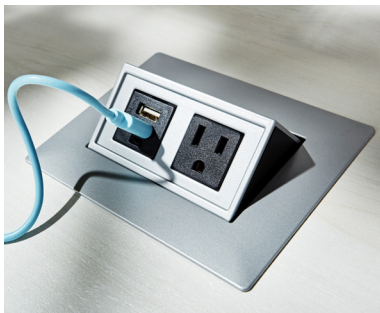

The Perfect Power SOLUTION.

One Touch

INTERPORT

\$486 list

Type In surface pop-up	Ports 4	Includes 2 power 2 open ports
Application Community Tables	Cut-Out Size N/A	
Cord Length 72"	Colours (Part #) Silver (8530-0005) Black (8530-0004)	Add-Ons Cat 3 Jack (8440-0003): \$30 list

Scene

GLENBEIGH

\$650 list

Type In surface pop-up	Ports 2	Includes 1 Power Dual USB
Application Work surfaces	Cut-Out Size 5"W x 3-3/4"D	
Cord Length 120"	Colours (Part #) Silver (8530-0168) White (8530-0178)	