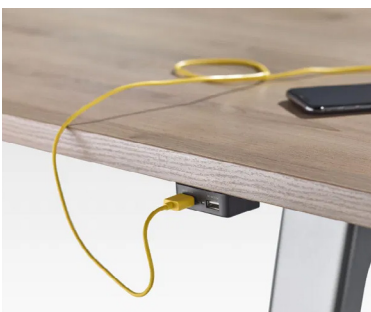

Dock-1100

\$260 list

Type Under Surface	Ports 2	Includes 1 power 1 dual USB
Application Work surfaces	Cut-Out Size N/A	
Cord Length 120"	Colours (Part #) Silver (H-ESMU-P)	

Kip

Dock-120

\$179 list

Type Under surface	Ports 2	Includes 1 USB A 1 USB C
Application Community Tables	Cut-Out N/A	
Cord Length 120"	Colours (Part #) Black (V-ESMU-A)	

The Perfect Power SOLUTION.

DOCK-1200

\$591 list

Type In surface/ No lid	Ports 3	Includes 2 power 1 dual USB
Application Community Tables	Cut-Out Size 5-5/8"W x 2-1/8"D	
Cord Length 120"	Colours (Part #) White (8530-0384)	

Metro

ELLORA B

\$882 list

Type In surface flip lid	Ports 6	Includes 2 power 1 USB A 1 USB C 3 open ports
Application Meeting Tables	Cut-Out Size 10-7/8"W x 4-7/8"D	
Cord Length 72"	Colours (Part #) Silver (8530-0327)	Add-Ons HDMI Port (T-HDMI): \$197 list Cat 3 Jack (T-RJ11): \$77 list Cat 6 Jack (T-RJ45): \$205 list