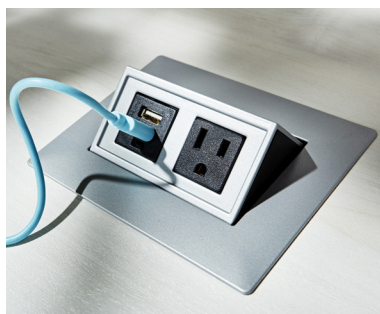

The Perfect Power SOLUTION.

Scene

GLENBEIGH

$650 list

Type In surface pop-up	Ports 2	Includes 1 Power Dual USB
Application Work surfaces	Cut-Out Size 5"W x 3-3/4"D	
Cord Length 120"	Colours (Part #) Silver (8530-0168) Black (8530-0619) White (8530-0178)