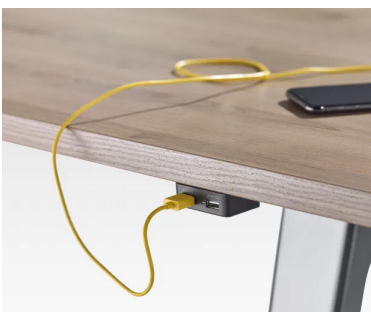

Kip

Dock-120

$169 list

Type Under surface	Ports 2	Includes 1 USB A 1 USB C
Application Community Tables	Cut-Out N/A	
Cord Length 120"	Colours (Part #) Black (V-ESMU-A)