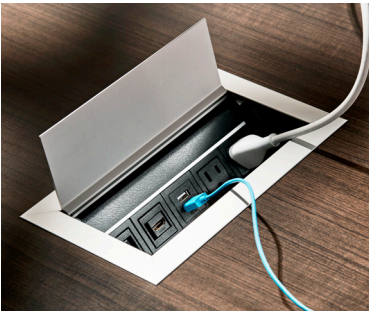

Metro

ELLORA B

$970 list

Type In surface flip lid	Ports 6	Includes 2 power 1 USB A 1 USB C 3 open ports
Application Meeting Tables	Cut-Out Size 10-7/8"W x 4-7/8"D	
Cord Length 72"	Colours (Part #) Silver (8530-0327)	Add-Ons HDMI Port (T-HDMI): $186 list Cat 3 Jack (T-RJ11): 73 list Cat 6 Jack (T-RJ45): $193 list