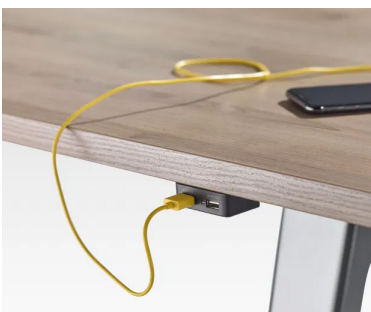

Kip

Dock-120

$177 list

Type Under surface	Ports 2	Includes 1 USB A 1 USB C
Application Community Tables	Cut-Out N/A	
Cord Length 120"	Colours (Part #) Black (V-ESMU-A)