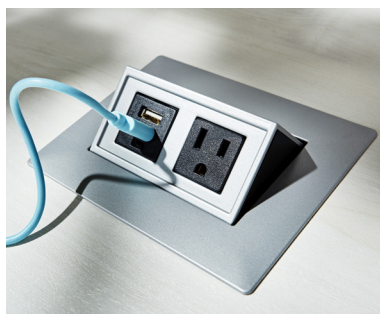

The Perfect Power SOLUTION.

Scene

GLENBEIGH

$680 list

Type In surface pop-up	Ports 2	Includes 1 Power Dual USB
Application Work surfaces	Cut-Out Size 5"W x 3-3/4"D	
Cord Length 120"	Colours (Part #) Silver (8530-0168) Black (8530-0619) White (8530-0178)