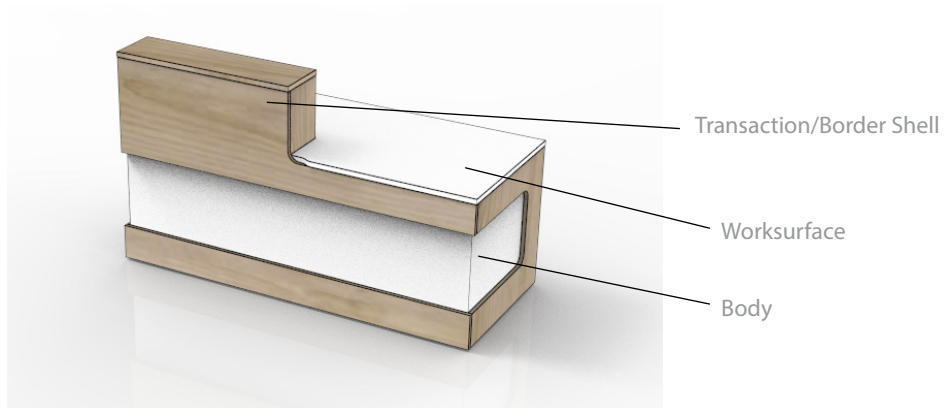

Referral made by (Name & Dealership): _____

Aloha

Karibu

Continue on next page

Maeva

Each laminate comes with matching vinyl trim colour as shown below unless otherwise specified

Laminates & Vinyl Trim		Laminate/Vinyl Trim Options																						
		L170 \ V170 kiss curl	L171 \ V171 first class	L172 \ V172 charcoal linen	L133 \ V133 copa cabana	L159 \ V159 shiraz cherry	L141 \ V141 prestige maple	L142 \ V142 bora bora	L143 \ V143 acacia	L165 \ V165 silver moon	L158 \ V158 fogo harbour	L132 \ V132 tuxedo	L160 \ V160 southwest	L161 \ V161 sable island	L162 \ V162 tofino	L163 \ V163 megalantic	L121 \ V121 white	L164 \ V164 moonlight	L12 \ V12 silver	L154 \ V154 summer drops	L167 \ V167 black			
Pedestal / Lateral	Face																							
	Body																							
Aloha	Transaction waterfall																				X	X	X	X
	Body / worksurface																							
Karibu	Transaction / angled shell																							
	Body / worksurface																							
Maeva	Transaction / border shell																							
	Body / worksurface																							