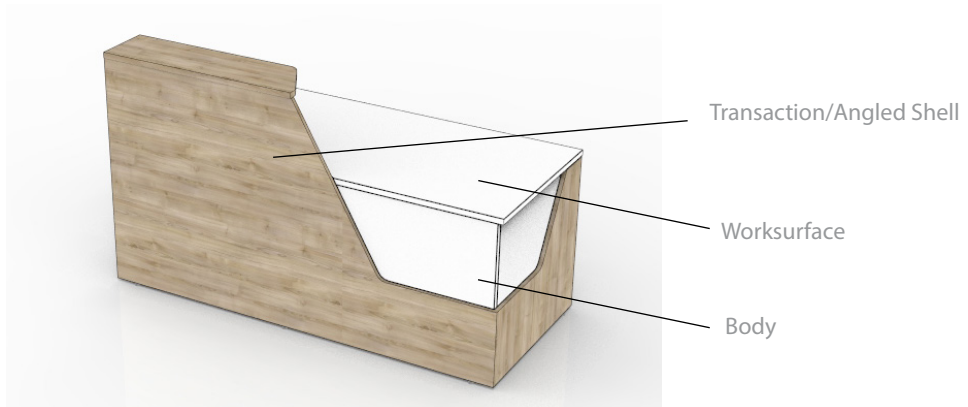

Referral made by (Name & Dealership): _____

Aloha

Karibu

Continue on next page

Maeva

Each laminate comes with matching vinyl trim colour as shown below unless otherwise specified

Laminates & Vinyl Trim		Laminate/Vinyl Trim Options																						
		L170 \ V170 kiss curl	L171 \ V171 first class	L172 \ V172 charcoal linen	L133 \ V133 copa cabana	L159 \ V159 shiraz cherry	L141 \ V141 prestige maple	L142 \ V142 bora bora	L143 \ V143 acacia	L165 \ V165 silver moon	L158 \ V158 fogo harbour	L132 \ V132 tuxedo	L160 \ V160 southwest	L161 \ V161 sable island	L162 \ V162 tofino	L163 \ V163 megalantic	L121 \ V121 white	L164 \ V164 moonlight	L12 \ V12 silver	L154 \ V154 summer drops	L167 \ V167 black			
Pedestal / Lateral	Face																							
	Body																							
Aloha	Transaction waterfall																				X	X	X	X
	Body / worksurface																							
Karibu	Transaction / angled shell																							
	Body / worksurface																							
Maeva	Transaction / border shell																							
	Body / worksurface																							