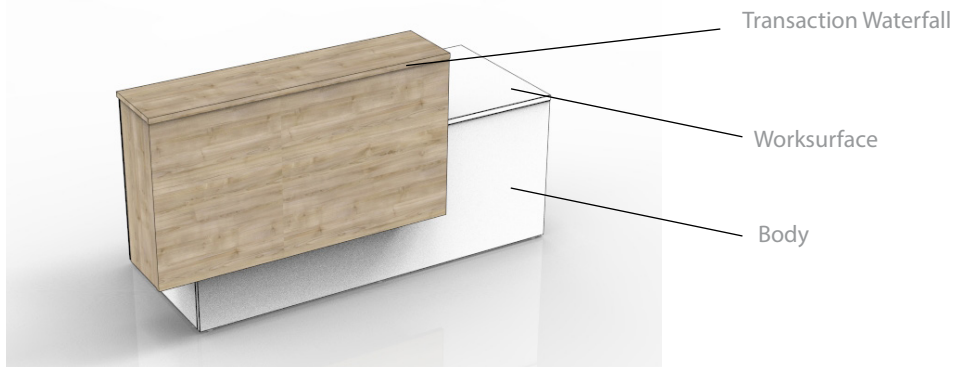

Referral made by (Name & Dealership): _____

Aloha

Karibu

Continue on next page

Maeva

Each laminate comes with matching vinyl trim colour as shown below unless otherwise specified

Laminates & Vinyl Trim		Laminate/Vinyl Trim Options																						
		L170 \ V170 kiss curl	L171 \ V171 first class	L172 \ V172 charcoal linen	L133 \ V133 copa cabana	L159 \ V159 shiraz cherry	L141 \ V141 prestige maple	L142 \ V142 bora bora	L143 \ V143 acacia	L165 \ V165 silver moon	L158 \ V158 fogo harbour	L132 \ V132 tuxedo	L160 \ V160 southwest	L161 \ V161 sable island	L162 \ V162 tofino	L163 \ V163 megalantic	L121 \ V121 white	L164 \ V164 moonlight	L12 \ V12 silver	L154 \ V154 summer drops	L167 \ V167 black			
Pedestal / Lateral	Face																							
	Body																							
Aloha	Transaction waterfall																				X	X	X	X
	Body / worksurface																							
Karibu	Transaction / angled shell																							
	Body / worksurface																							
Maeva	Transaction / border shell																							
	Body / worksurface																							