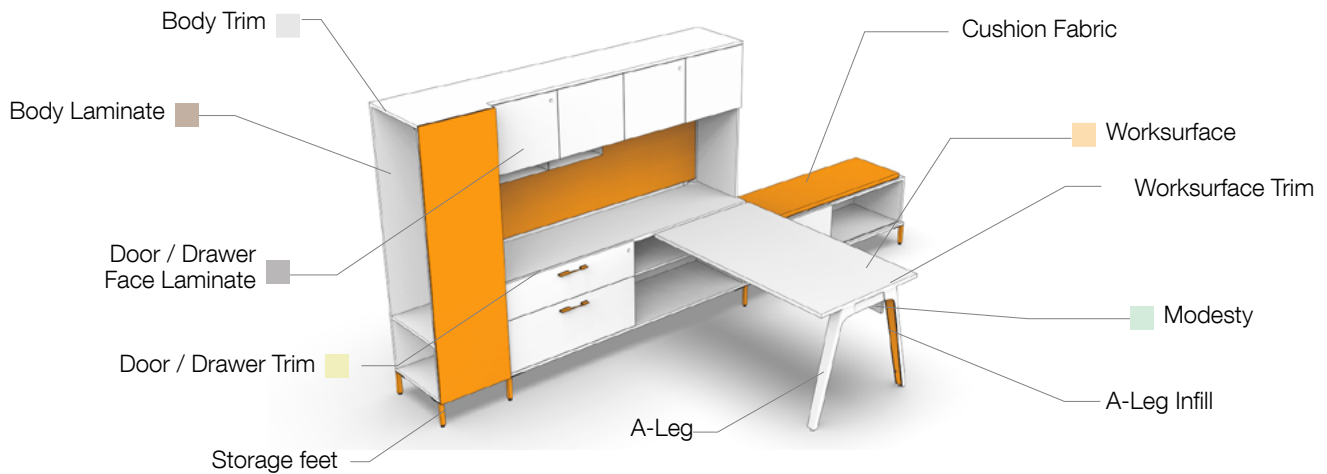

Order Date: _____

PO Number: _____

Dealer Name: _____

Tayco Quote Number: _____

Salesperson Name: _____

Project Name: _____

Shipping Method: _____

Matching Existing Finishes Order Number: _____

Tayco Installation: No / Yes IF YES - PLEASE SUBMIT INSTALLATION CHECKLIST

Discount: _____

Requested Ship/Install Date: _____

Discount Approved by: _____

Telephone Number: _____

Email: _____

Were you referred? ☐ Is this your first order with Tayco? ☐

Referral made by (Name & Dealership): _____

- L170 \ V170 mastermind
- L171 \ V171 first class
- L172 \ V172 charcoal linen
- L133 \ V133 copa cabana
- L159 \ V159 shiraz cherry
- L141 \ V141 prestige maple
- L142 \ V142 bora bora
- L155 \ V155 silver moon
- L143 \ V143 acacia
- L165 \ V165 fogo harbour
- L132 \ V132 tuxedo
- L158 \ V158 southwester
- L161 \ V161 sable island
- L160 \ V160 mojave
- L162 \ V162 tofino
- L163 \ V163 megantic
- L121 \ V121 white
- L164 \ V164 moonlight
- L112 \ V112 silver
- L167 \ V167 black
- L154 \ V154 summer drops

Laminates & Vinyl Trim

		L170 \ V170 mastermind	L171 \ V171 first class	L172 \ V172 charcoal linen	L133 \ V133 copa cabana	L159 \ V159 shiraz cherry	L141 \ V141 prestige maple	L142 \ V142 bora bora	L155 \ V155 silver moon	L143 \ V143 acacia	L165 \ V165 fogo harbour	L132 \ V132 tuxedo	L158 \ V158 southwester	L161 \ V161 sable island	L160 \ V160 mojave	L162 \ V162 tofino	L163 \ V163 megantic	L121 \ V121 white	L164 \ V164 moonlight	L112 \ V112 silver	L167 \ V167 black	L154 \ V154 summer drops	
Storage	Door / Drawer Face laminate																						
	Door / Drawer Trim																						
	Body Laminate																						
Worksurface	Worksurface																						
	Worksurface Trim																						
Gallery Wall/ Trim	Laminate																						
Accent Shelf Lining	Laminate																						
Credenza Raised Back	Laminate																						
AV Unit Shelf	Laminate																						
Plinth	Laminate																						
Modesty	Laminate																						

*Laminate woodgrain will not match when worksurface is made up of more than one piece

*L167 Black melamine is not recommended to be used on surfaces