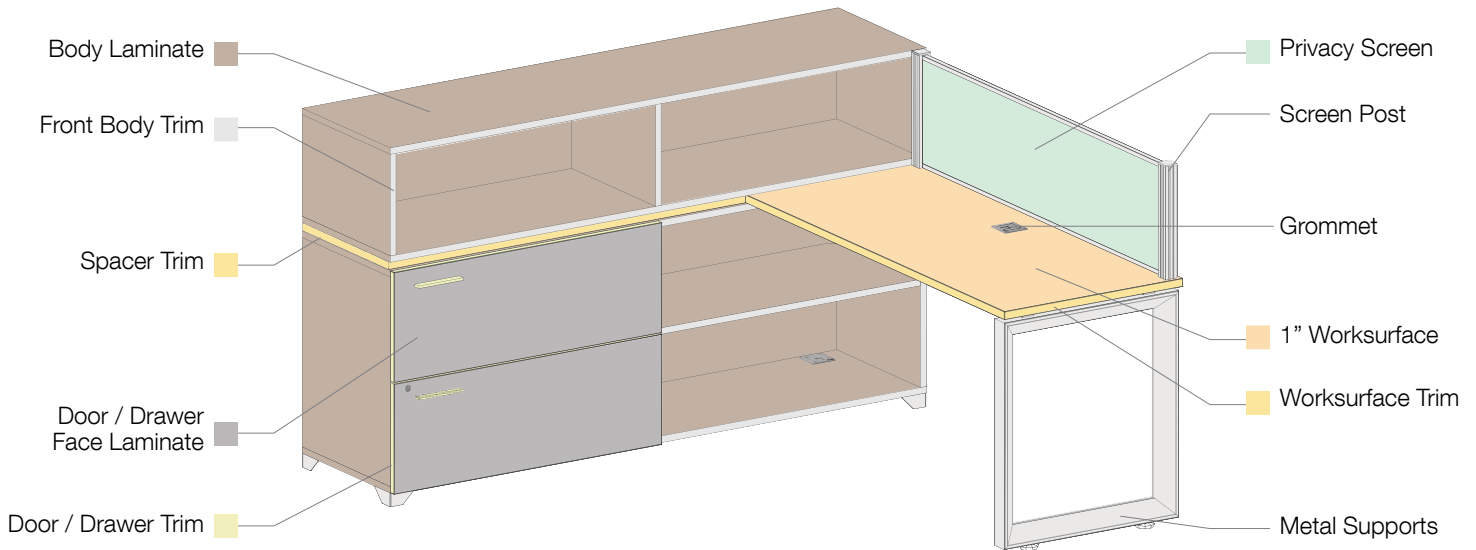

Referral made by (Name + Dealership): _____

Laminates & Vinyl Trim

		L169 \ V169 kiss curl	L170 \ V170 mastermind	L171 \ V171 first class	L172 \ V172 charcoal linen	L133 \ V133 copa cabana	L159 \ V159 shiraz cherry	L141 \ V141 prestige maple	L142 \ V142 bora bora	L143 \ V143 acacia	L165 \ V165 silver moon	L166 \ V166 fogo harbour	L132 \ V132 tuxedo	L158 \ V158 southwest	L160 \ V160 mojave	L161 \ V161 sable island	L162 \ V162 tofino	L121 \ V121 white	L164 \ V164 moonlight	L112 \ V112 silver	L154 \ V154 summer drops	L167 \ V167 black	
Storage	Door / Drawer Face laminate																						
	Door / Drawer Trim																						
	Body Laminate																						
Worksurface / Spacer	1" Worksurface / Spacer																						
	Worksurface / Spacer Trim																						
Solid Privacy Screen	Laminate																						