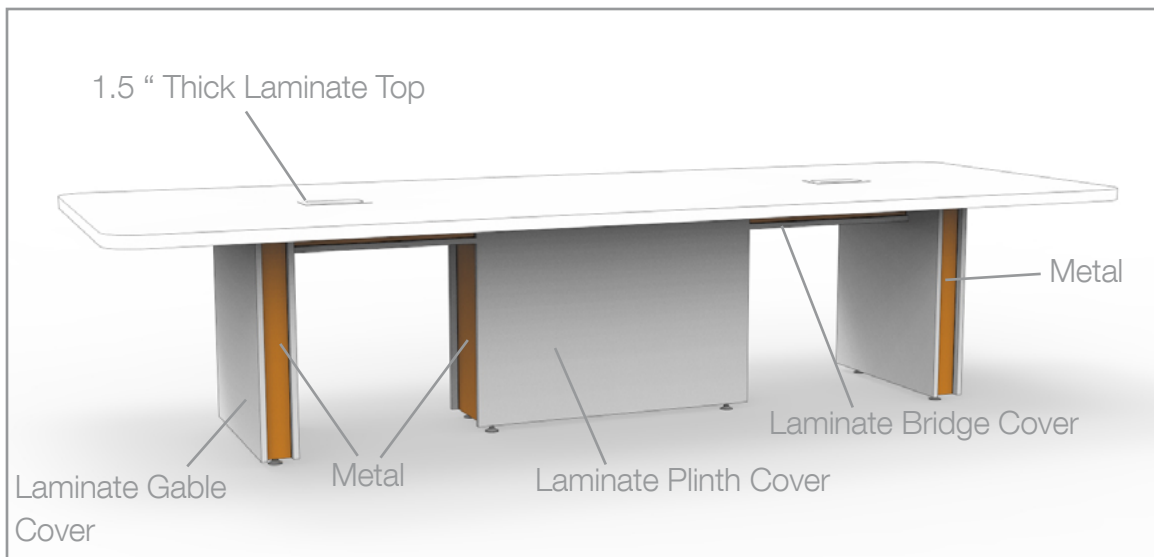

Referral made by (Name & Dealership): _____

Norris

Kip

Continue on next page

Each laminate comes with matching vinyl trim colour as shown below unless otherwise specified

Laminates & Vinyl Trim

		L170 \ V170 mastermind	L171 \ V171 first class	L133 \ V172 charcoal linen	L159 \ V133 copa cabana	L141 \ V141 shiraz cherry	L142 \ V142 prestige maple	L155 \ V155 bora bora	L165 \ V165 silver moon	L132 \ V132 togo harbour	L158 \ V158 southwester	L161 \ V161 mojava	L163 \ V163 sable island	L162 \ V162 tofino	L121 \ V121 megantic	L164 \ V164 moonlight	L112 \ V112 white	L167 \ V167 silver	L154 \ V154 summer drops	
Kip Outer Shell	1.5"																			
Kip Inner Covers																				
Norris Worksurface	1.5"																			
Norris Gable/Plinth/Bridge Cover																				
Hanna Worksurface	1"																			
Studi Worksurface	1"																			
Volley Worksurface	1"																			
Volley Enclosures																				