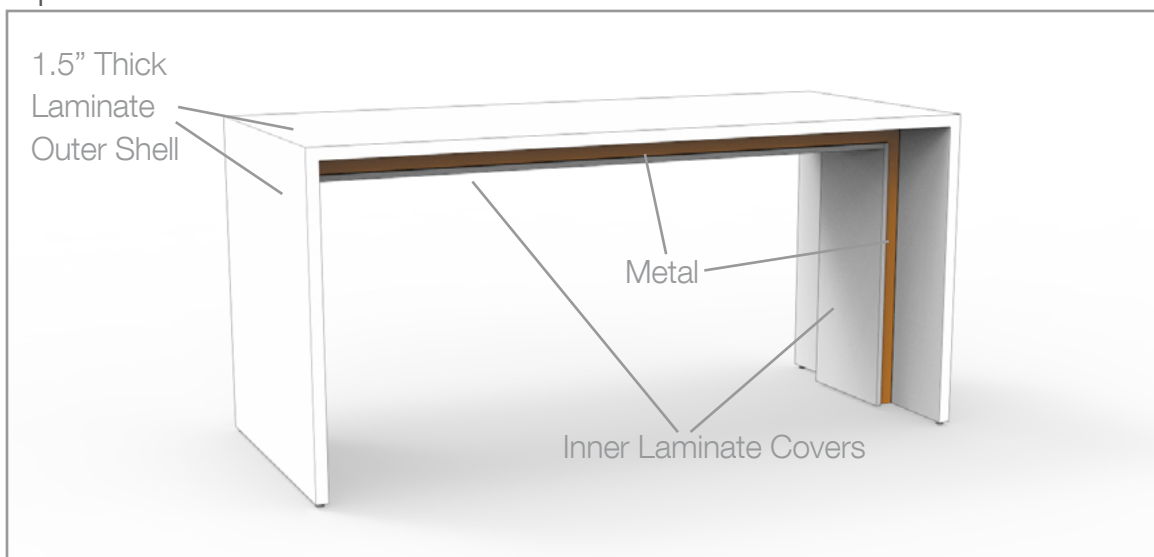

Referral made by (Name & Dealership): _____

Norris

Kip

Continue on next page

Each laminate comes with matching vinyl trim colour as shown below unless otherwise specified

Laminates & Vinyl Trim

		L170 \ V170 mastermind	L171 \ V171 first class	L133 \ V172 charcoal linen	L159 \ V133 copa cabana	L141 \ V141 shiraz cherry	L142 \ V142 prestige maple	L155 \ V155 bora bora	L165 \ V165 silver moon	L132 \ V132 togo harbour	L158 \ V158 southwester	L161 \ V161 mojava	L163 \ V163 sable island	L162 \ V162 tofino	L121 \ V121 megantic	L164 \ V164 moonlight	L112 \ V112 white	L167 \ V167 silver	L154 \ V154 summer drops	
Kip Outer Shell	1.5"																			
Kip Inner Covers																				
Norris Worksurface	1.5"																			
Norris Gable/Plinth/Bridge Cover																				
Hanna Worksurface	1"																			
Studi Worksurface	1"																			
Volley Worksurface	1"																			
Volley Enclosures																				